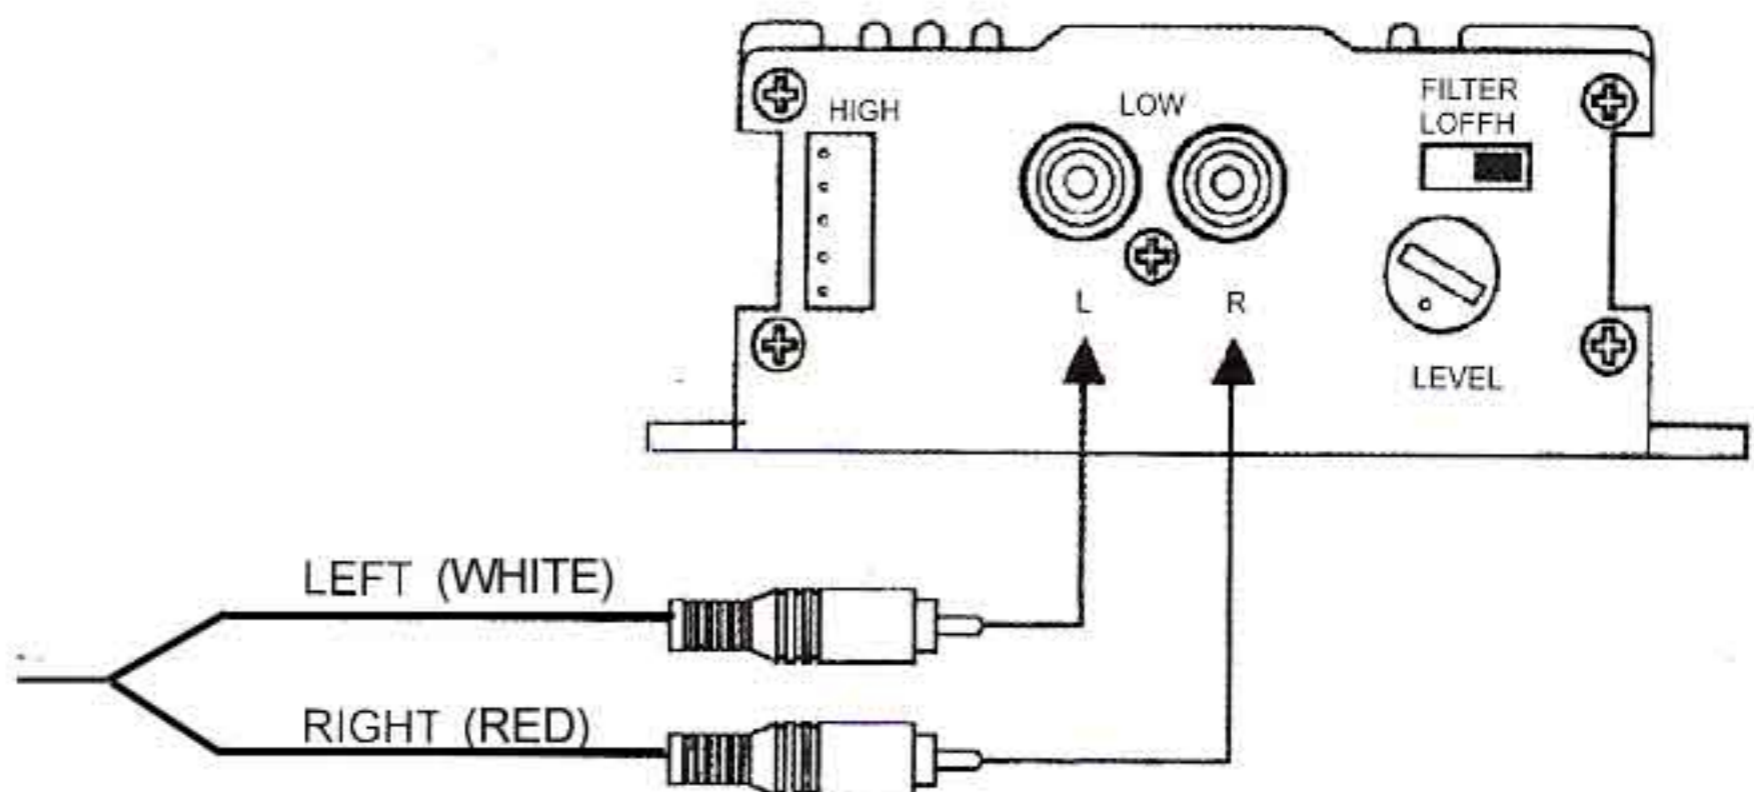

UNICYCLE
S O U N D S

AMPLIFIED SPEAKER SYSTEM WIRING DIAGRAM

*MP3 Player, iPod/iPhone,
Satellite Radio, AM/FM, etc*

Need Help? Give Us A Call
888.864.7721