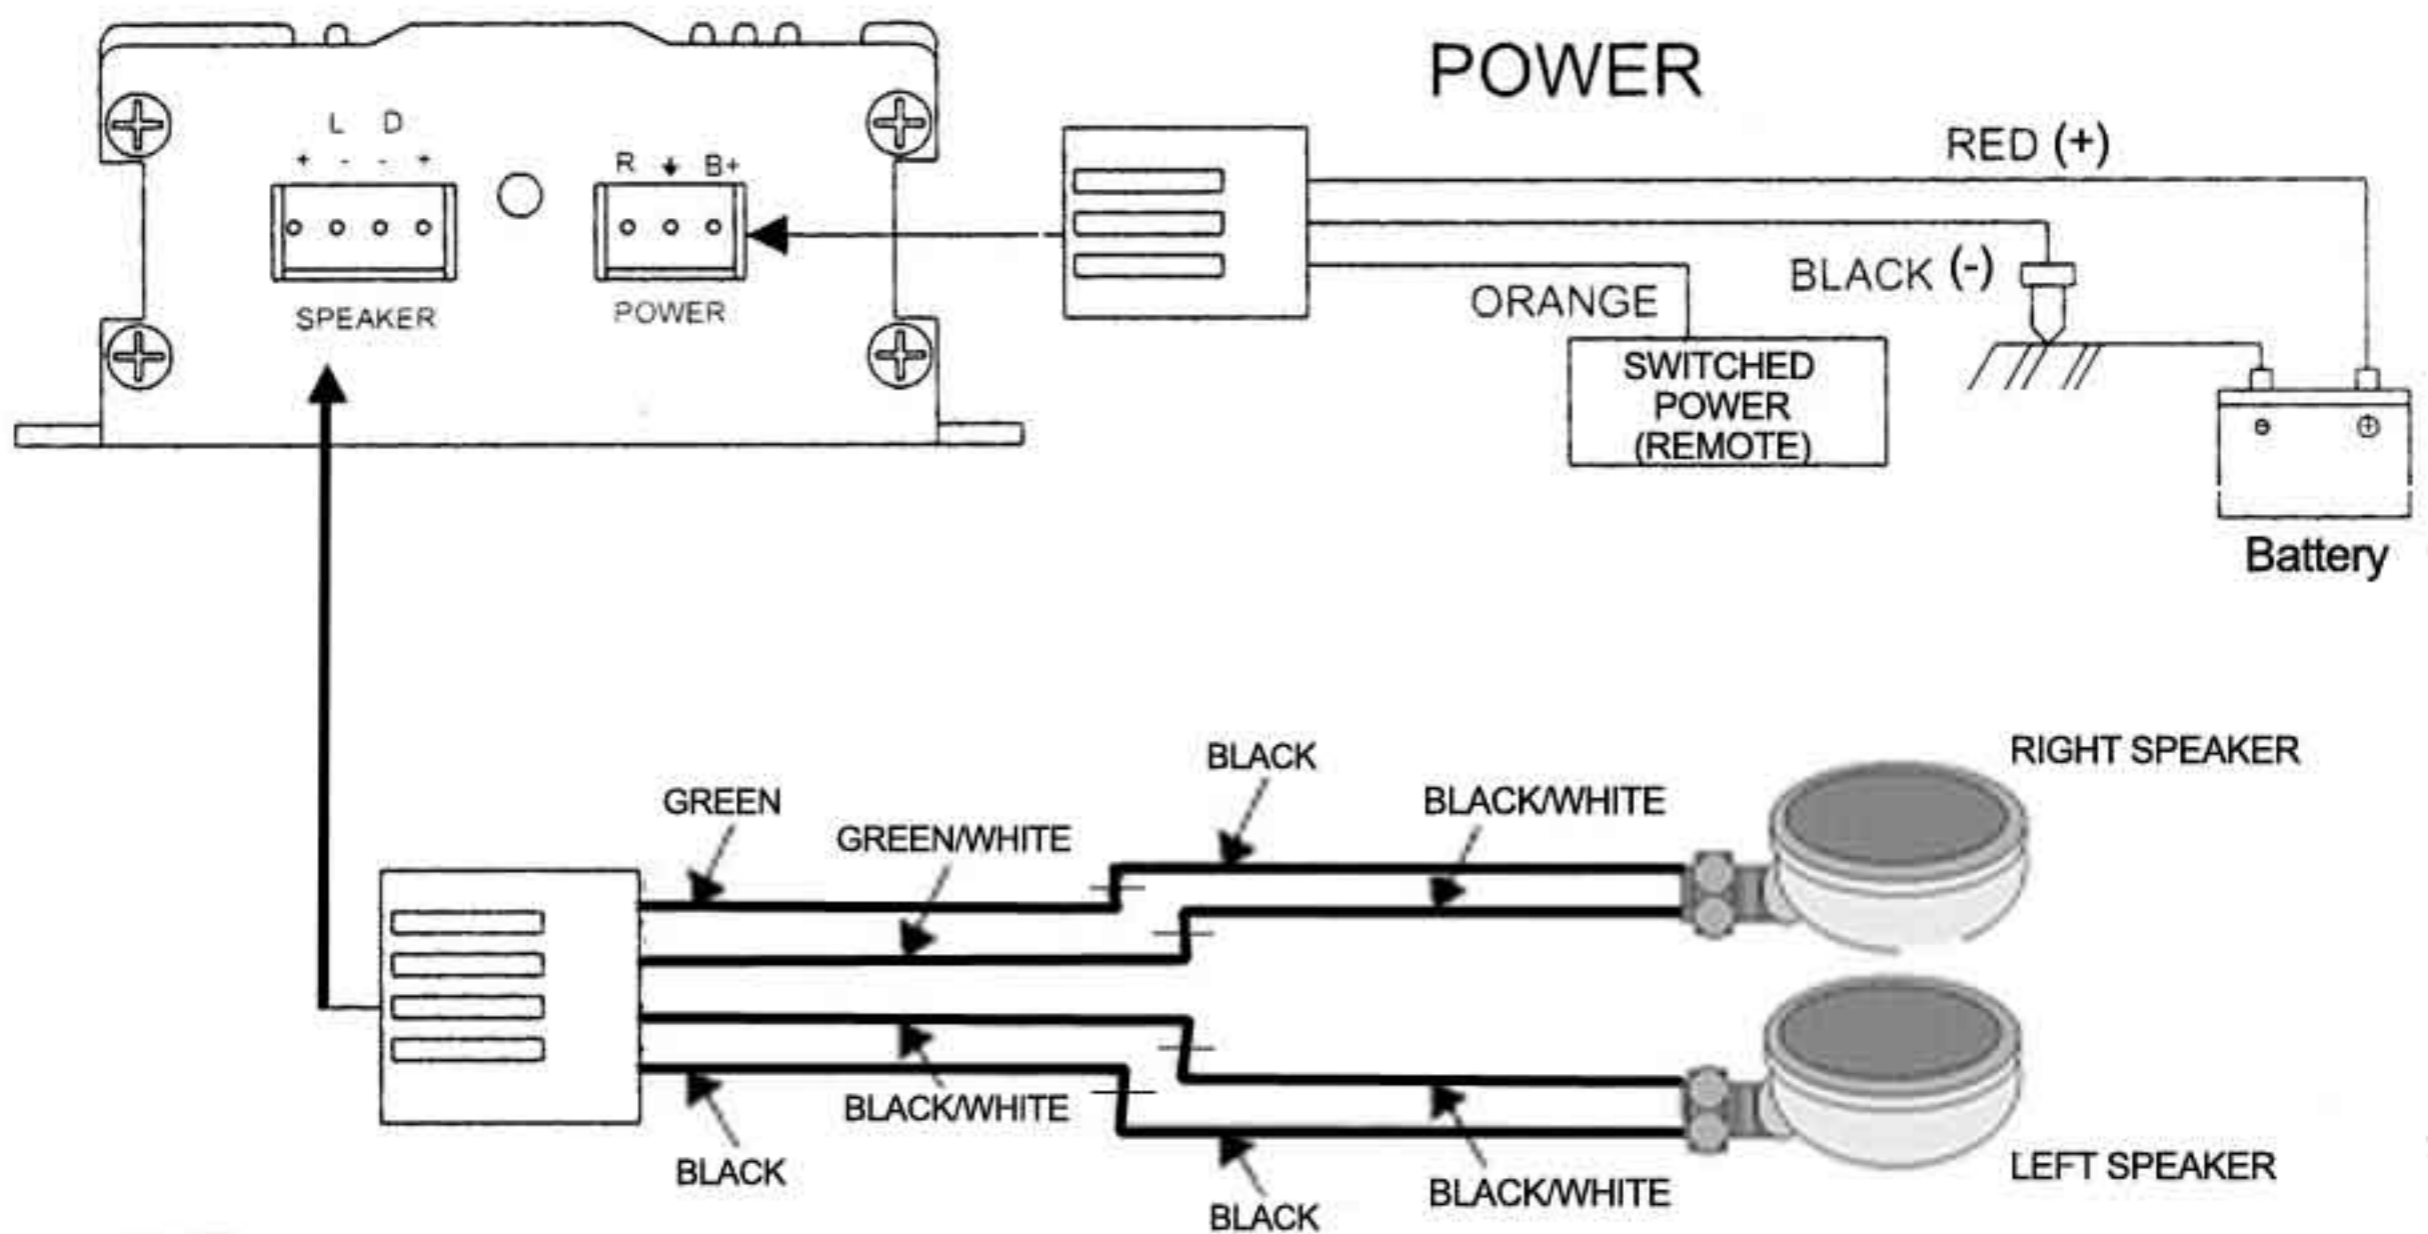

UNICYCLE
S O U N D S

AMPLIFIED SPEAKER SYSTEM WIRING DIAGRAM

*MP3 Player, iPod/iPhone,
Satellite Radio, AM/FM, etc*

Need Help? Give Us A Call
888.864.7721